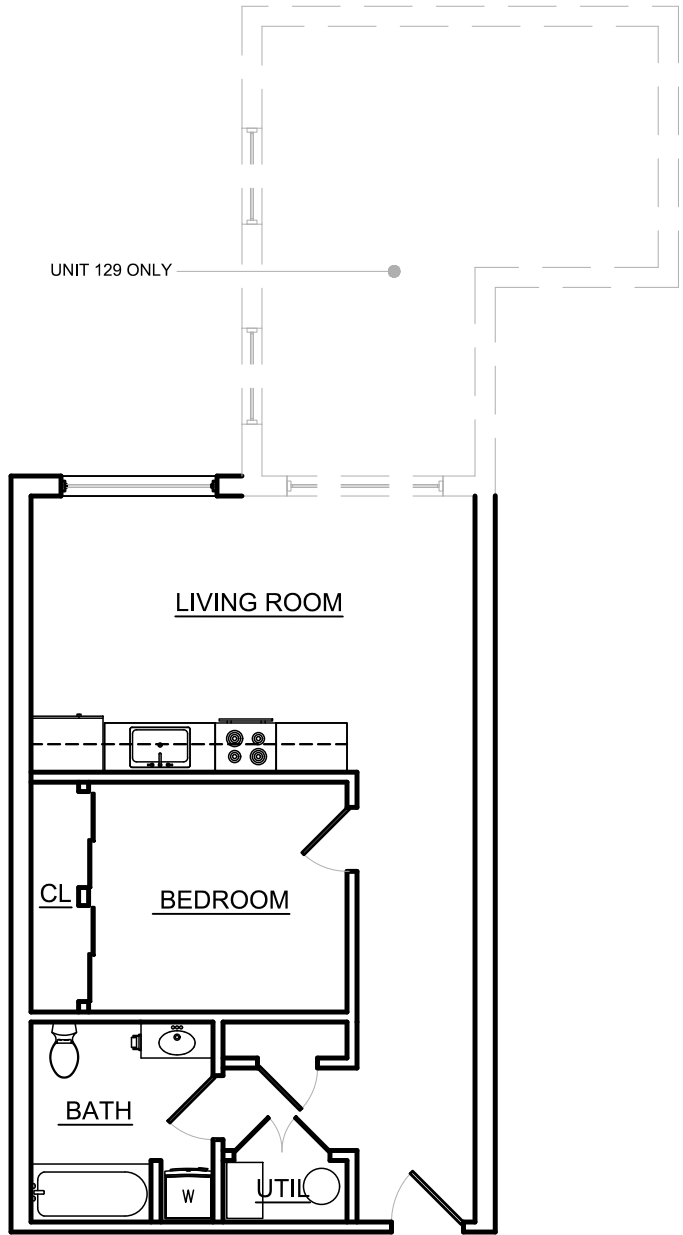

UNITS 121ADA, 123, 125, 127

UNIT 129 ONLY

TYPE B2
TYP. FLOOR PLAN
615 SF
SCALE: 1/8"=1'-0"
SQUARE FOOTAGES MAY VARY