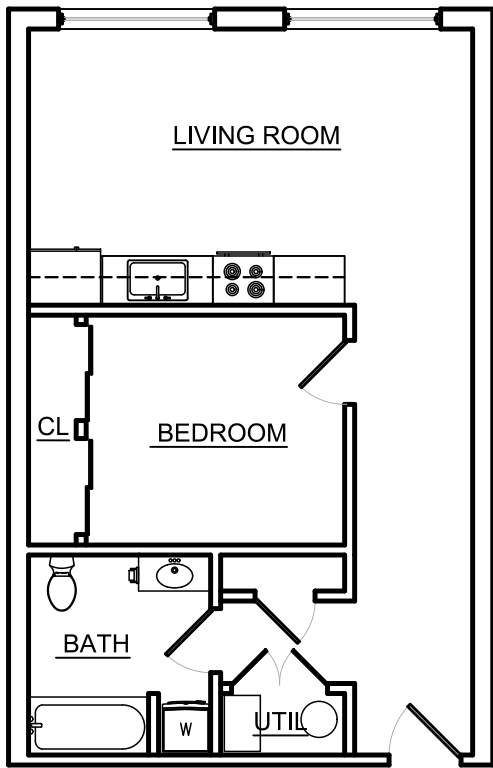

UNITS 121ADA, 123, 125, 127

UNIT 129 ONLY

TYPE B2
TYP. FLOOR PLAN
615 SF
SCALE: 1/8"=1'-0"
SQUARE FOOTAGES MAY VARY