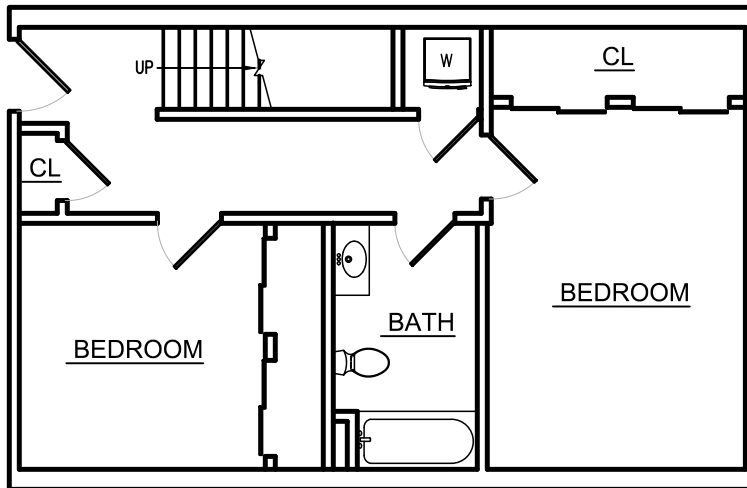

MEZZANINE

SECOND FLOOR

FIRST FLOOR

TYPE B1L  
TYPICAL FLOOR PLAN  
1,460 SF

UNITS 124, 126, 128, 130  
SCALE: 1/8"=1'-0"  
SQUARE FOOTAGES MAY VARY