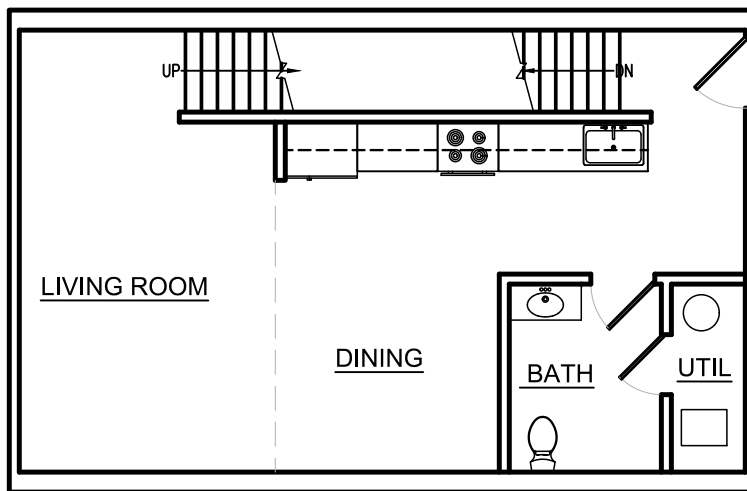

MEZZANINE

SECOND FLOOR

FIRST FLOOR

TYPE B1L  
TYPICAL FLOOR PLAN  
1,460 SF

UNITS 124, 126, 128, 130  
SCALE: 1/8"=1'-0"  
SQUARE FOOTAGES MAY VARY