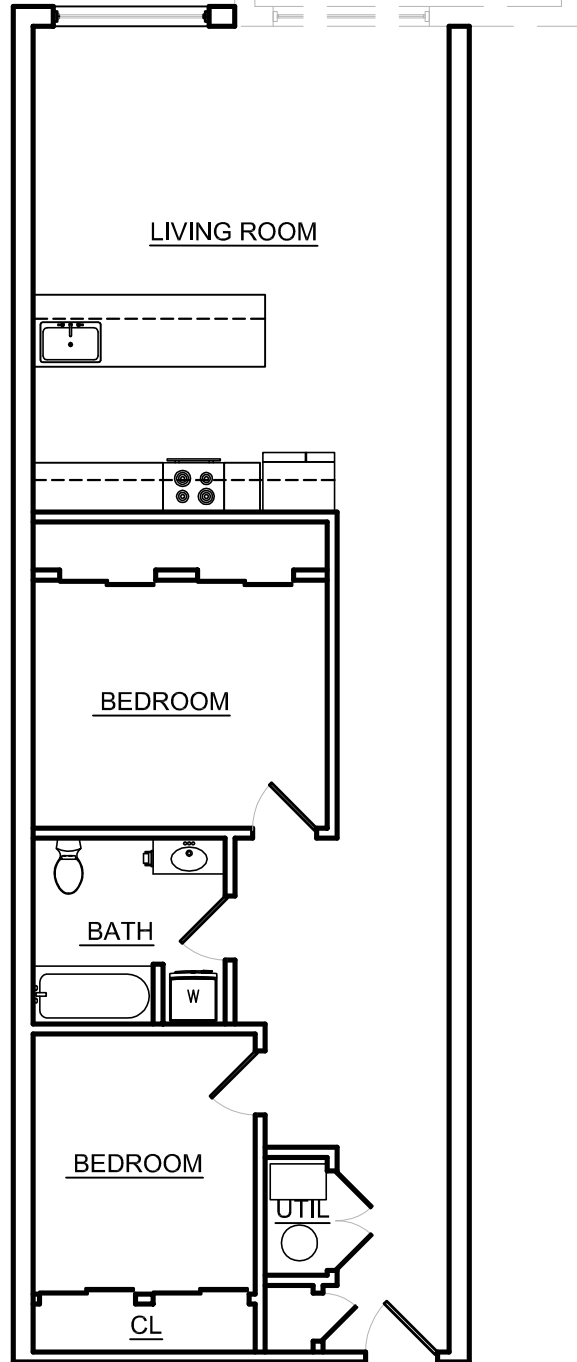

UNITS 101ADA ,103, 105,107, 109, 111, 117

UNITS 113
AND 115 ONLY

BONUS ROOM

TYPE A1
TYP. FLOOR PLAN
1,175 SF
SCALE: 1/8"=1'-0"
SQUARE FOOTAGES MAY VARY